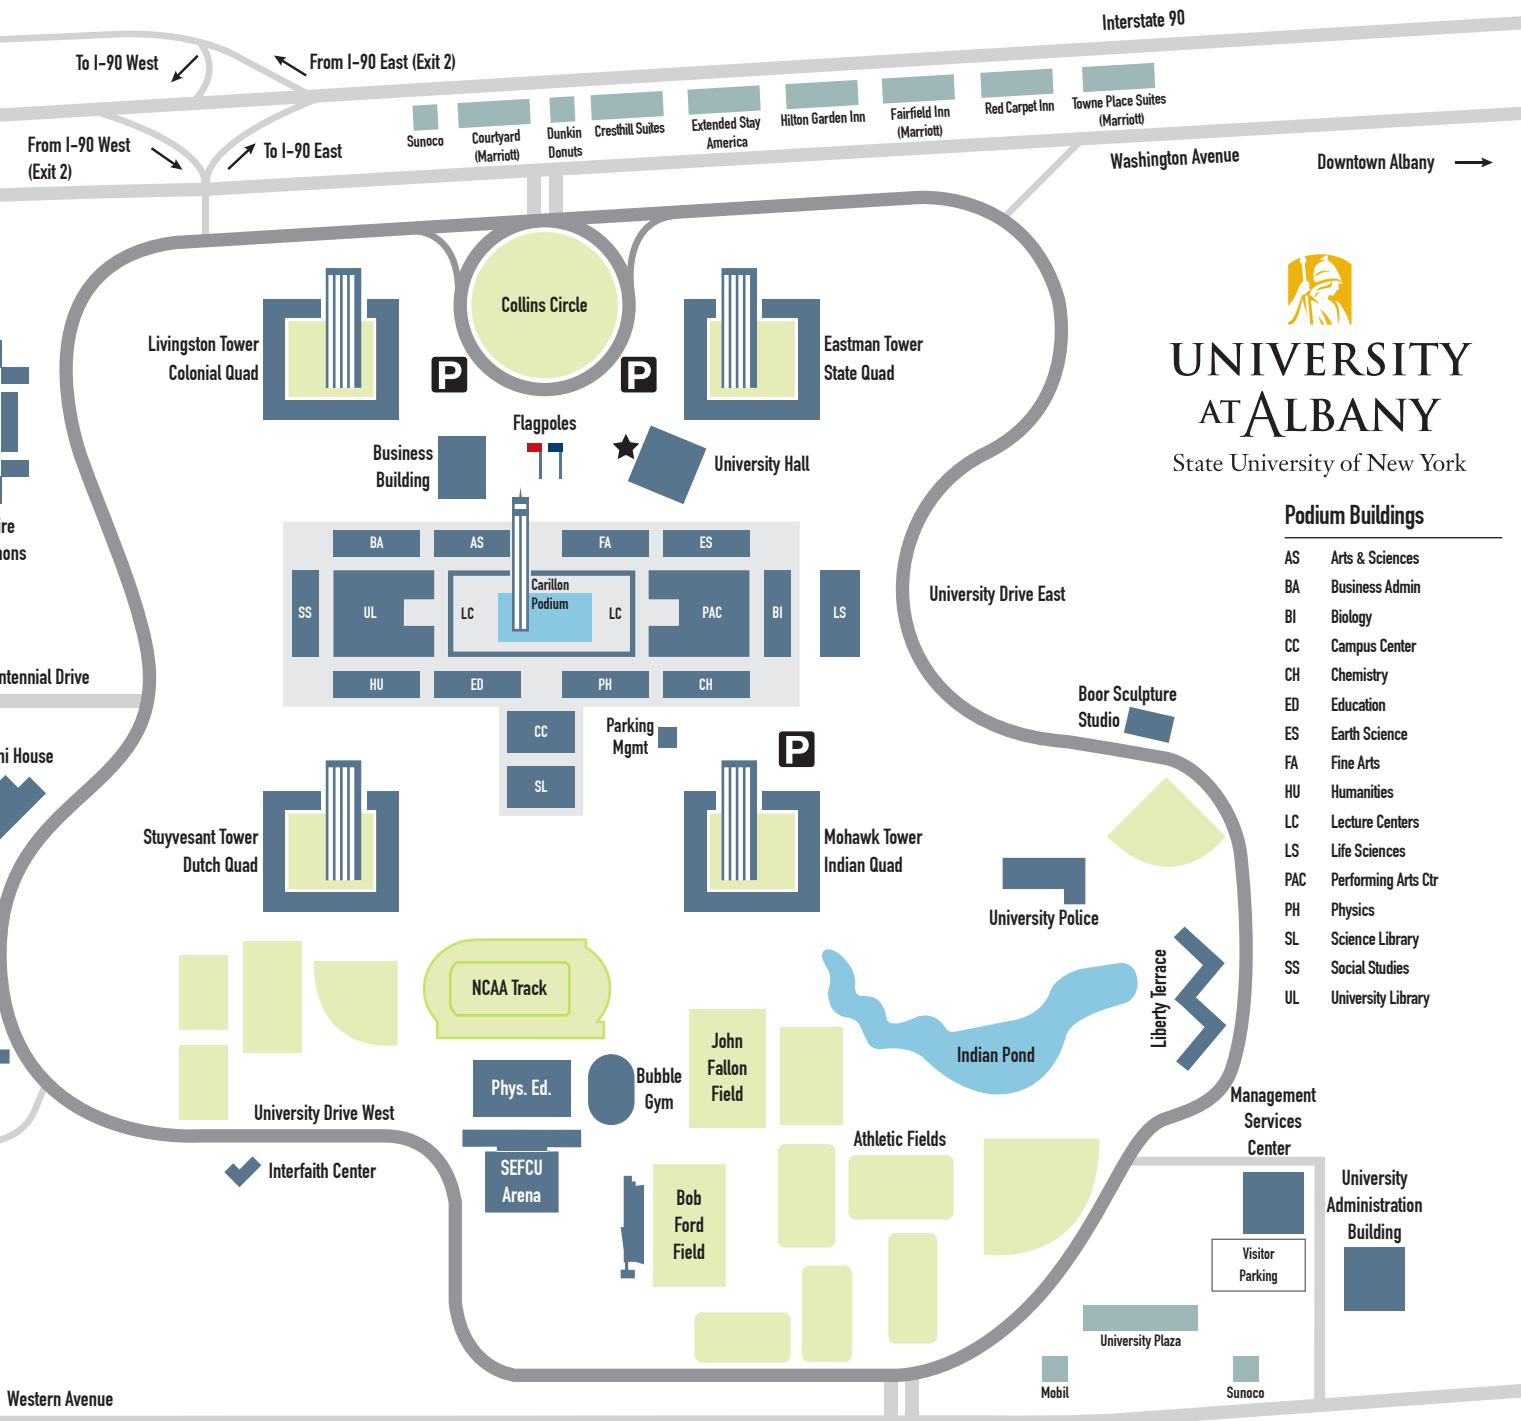

Directions

From the north

Take the Northway (I-87) south to Exit 1E onto I-90 east (Albany/Boston), then Exit 2 (Washington Ave/UAlbany) which leads right into the University at Albany.

From the south

Take the Thruway north to Exit 24. After the tollbooths, go onto I-90 east towards Boston to Exit 2 (Washington Ave/UAlbany) which leads right into the University at Albany.

From the east

Take I-90 west (towards Buffalo) to Exit 2 (Fuller Rd/UAlbany). At the traffic circle, take the 3rd exit onto Fuller Road. At the next traffic circle, take the 3rd exit onto the Washington Avenue ramp, then merge onto Washington Avenue at the traffic light. The University at Albany will be on your right.

From the west

Take the Thruway east to Exit 24. After the tollbooths, go onto I-90 east towards Boston to Exit 2 (Washington Ave/UAlbany) which leads right into the University at Albany.

On the campus

Once you arrive on campus, park in either of the Visitor's Lots off of Collins Circle or in the Campus Center's Visitor Lot indicated **P** on the map. The Undergraduate Admissions Welcome Center is located in University Hall indicated **★** on the map.

Tricentennial Drive

Alumni House

Center

UNIVERSITY AT ALBANY
State University of New York

Podium Buildings

- AS Arts & Sciences
- BA Business Admin
- BI Biology
- CC Campus Center
- CH Chemistry
- ED Education
- ES Earth Science
- FA Fine Arts
- HU Humanities
- LC Lecture Centers
- LS Life Sciences
- PAC Performing Arts Ctr
- PH Physics
- SL Science Library
- SS Social Studies
- UL University Library